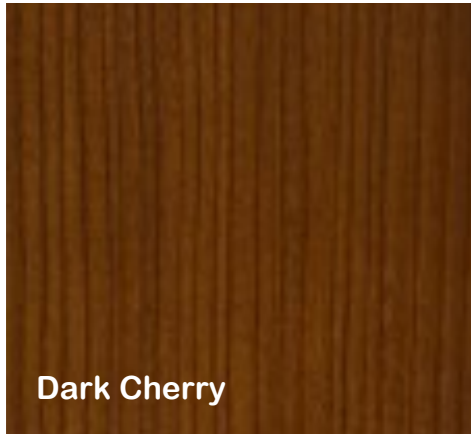

# Standard Woodgrain Colors

**DC-B241**

**E-DB752**

**WP-W312**

**O-LB552**

**\* Contact Casey Architectural Lighting for other available options. \***